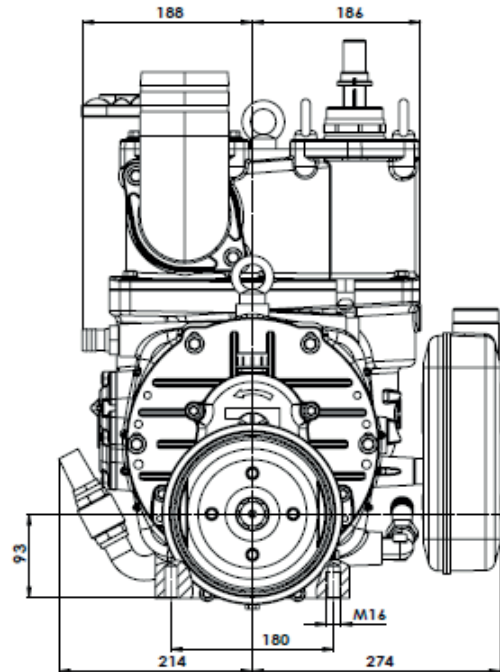

H-elastic joint coupling

M-MA

KPS-B 490

Battioni®
Pagani
Pompe