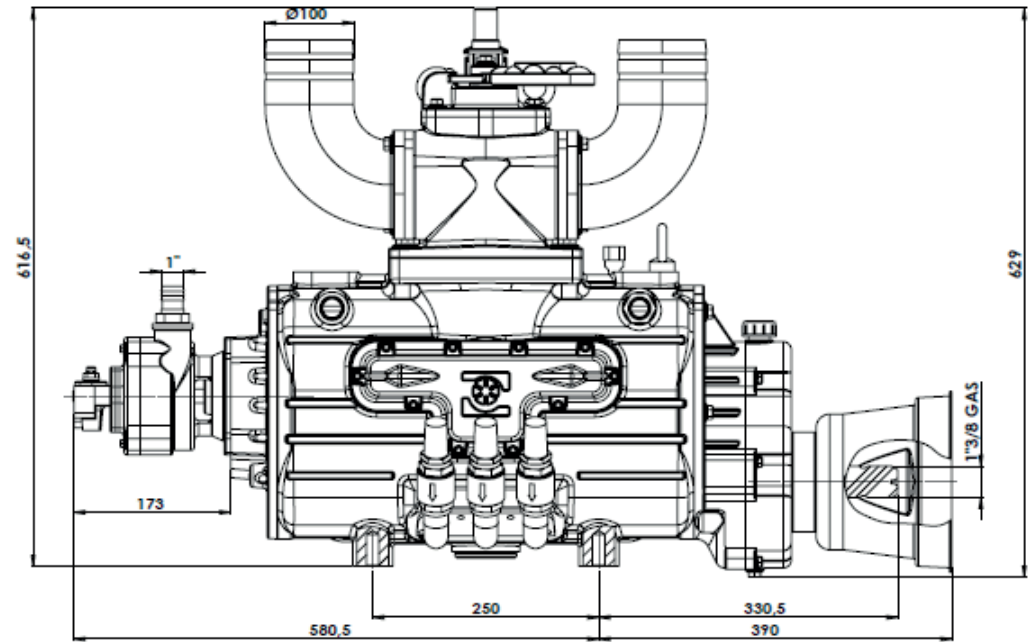

H-elastic joint coupling

M-MA

KPS-B 490

Battioni®
Pagani
Pompe