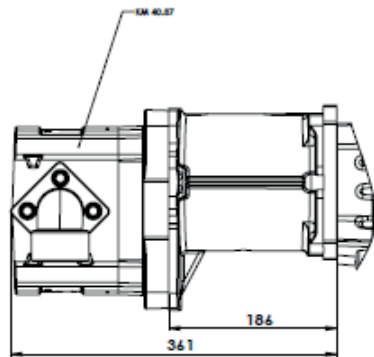

H-elastic joint coupling

M-MA

KPS-B 490

Battioni®
Pagani
Pompe